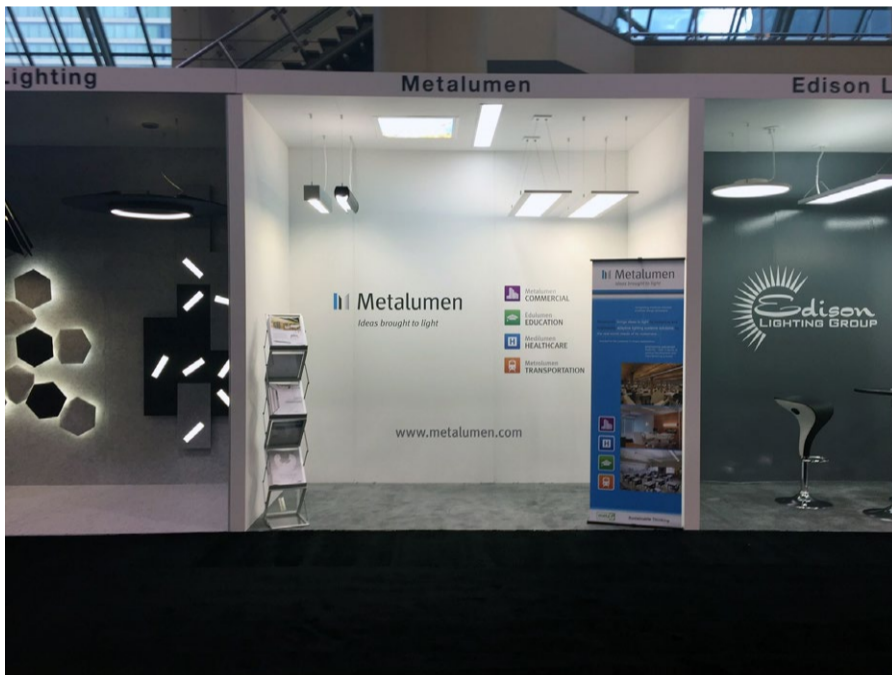

PAST EVENTS

IIDEX Canada 2016 | Nov.30 & Dec.1 | Metro Toronto Convention Centre | North Building

And last but not least...

HAPPY HOLIDAYS
& **Best Wishes** for the
NEW YEAR

From all of us at Metalumen!

Metalumen Manufacturing, Inc.
570 Southgate Drive, Guelph, Ontario, N1G 4P6
Mailing Address: PO Box 1779, Guelph, Ontario N1G 6Z9
T: 800.621.6785 T: 519.822.4381 F: 519.822.4589
www.metalumen.com

STAY CONNECTED: