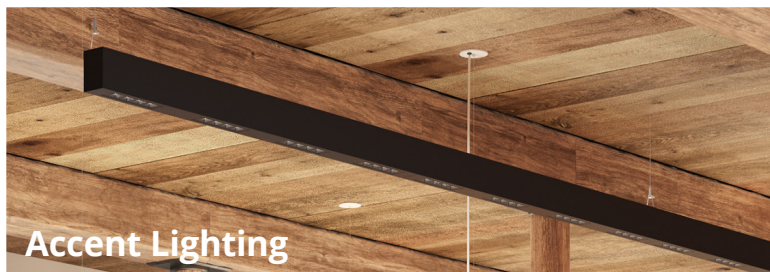

RAIL FAMILY

Our RAIL family brings a synergy to any design layout, enhancing architectural detail and creating complementary spatial patterns.

The sleek profiles will make a statement in any open space or create interest in your conference rooms, private offices or reception areas.

Drop Lens

Accent Lighting

Corners

Patterns

Features*:

- 3000K, 3500K, 4000K
- Tunable White (2700 - 6500K) and Dim-to-Warm (3500-2700K)
- Fully illuminated 90° corners
- 3/4" drop lens with seamless lines of light without pixels or shadows
- Standard lengths offered from 2' to 12' in 1' increments, as well as continuous rows
- Option for daylight harvesting, occupancy and dimming control