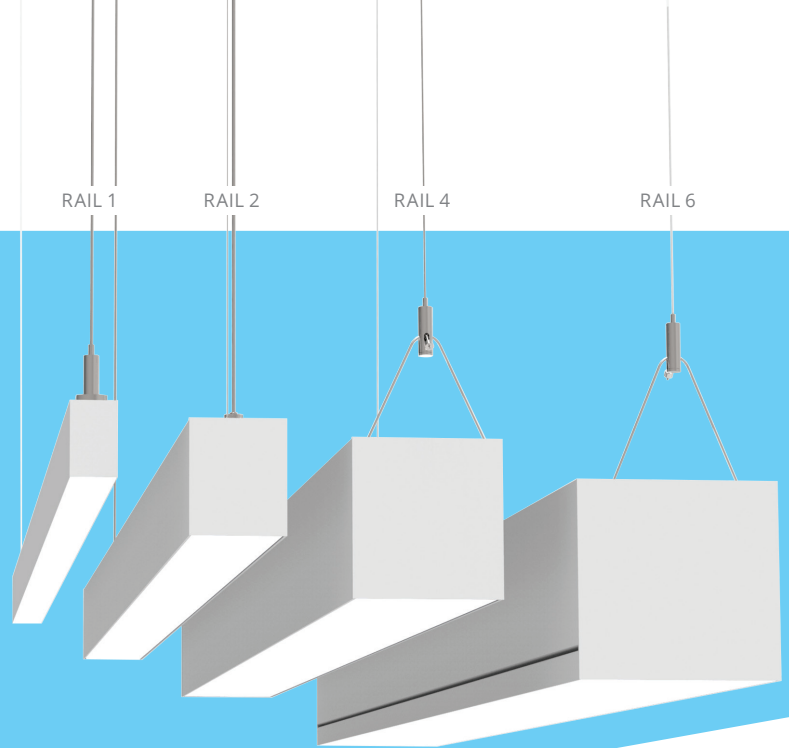

RAIL FAMILY

Our RAIL family brings a synergy to any design layout, enhancing architectural detail and creating complementary spatial patterns.

The sleek profiles will make a statement in any open space or create interest in your conference rooms, private offices or reception areas.

Drop Lens

Accent Lighting

Corners

Patterns

Features*:

- 3000K, 3500K, 4000K
- Tunable White (2700 - 6500K) and Dim-to-Warm (3500-2700K)
- Fully illuminated 90° corners
- 3/4" drop lens with seamless lines of light without pixels or shadows
- Standard lengths offered from 2' to 12' in 1' increments, as well as continuous rows
- Option for daylight harvesting, occupancy and dimming control