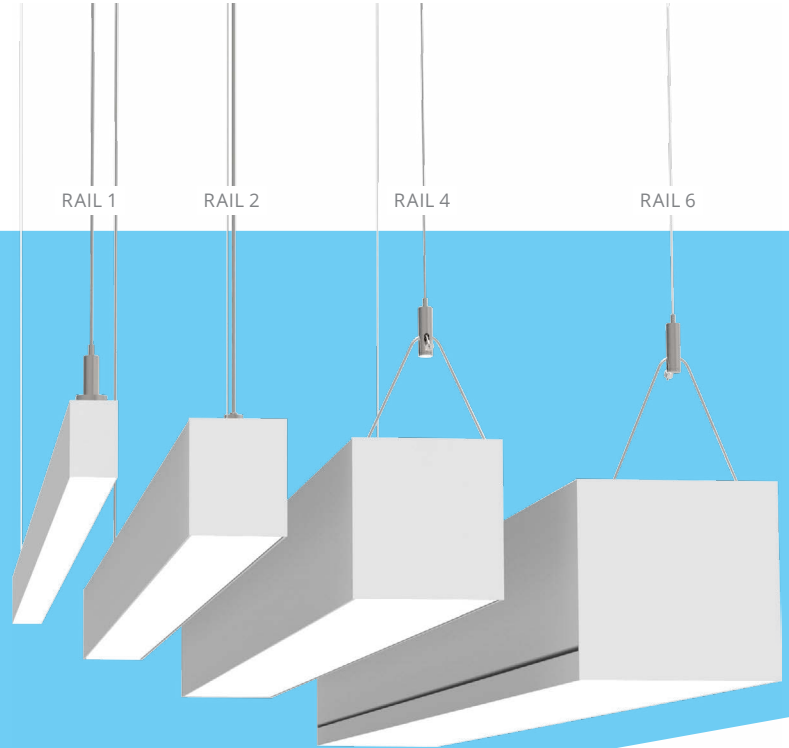

# RAIL FAMILY

Our RAIL family brings a synergy to any design layout, enhancing architectural detail and creating complementary spatial patterns.

Its sleek profile will make a statement in any open space or create interest in your conference rooms, private offices or reception areas.

Drop Lens

Corners

Patterns

## Features\*:

- 3000K, 3500K, 4000K and Tunable White (2700 - 6500K)
- Fully illuminated 90° corners
- 3/4" drop lens with seamless lines of light without pixels or shadows
- Standard lengths offered from 2' to 12' in 1' increments, as well as continuous rows
- Option for daylight harvesting, occupancy and dimming control