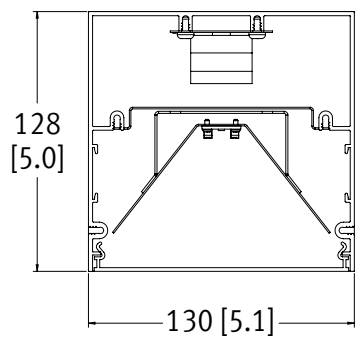

Metalumen
NEW PRODUCT LAUNCH

SEQUENCES6

We are pleased to announce the launch of our brand new Sequence S6 Series. With a luminous opening of 5", this luminaire offers our widest line of light for direct distribution. A groove along the side of the body gives it a visually distinct and clean aesthetic that can complement any interior architectural space.

The S6 is also offered in standard grids made possible by the corner section. It was designed to easily connect to mid units allowing the freedom to create an array of configurations that seamlessly illuminate around 90-degree corners.

When combined with a dimming driver, this highly efficient luminaire is an ideal lighting solution for large open spaces, small intimate offices, and everything in between.

STANDARD FEATURES:

- Pendant, Recessed Drywall and T-Bar (TechZone), and Surface
- White or Satin Aluminum finish
- Quick disconnect wiring for easy maintenance
- Efficacy up to 125 lms/W
- 3000K, 3500K and 4000K CCT
- 100% Concealed source
- Controls compatible with 0-10V dimming
- Square Grids starting at 4x4 ft up to 12x12 ft
- Suitable for dry or damp locations
- UL and DLC pending qualifications

View the Sequence S6 Series at this link:
<http://www.metalumen.com/Products/~Family/3801094/Sequence>