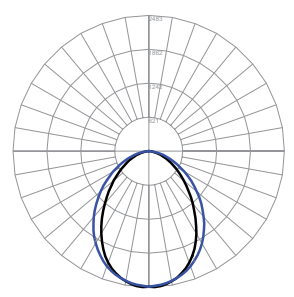

Metalumen
NEW PRODUCT LAUNCH

SEQUENCES6

We are pleased to announce the launch of our brand new Sequence S6 Series. With a luminous opening of 5", this luminaire offers our widest line of light for direct distribution. A groove along the side of the body gives it a visually distinct and clean aesthetic that can complement any interior architectural space.

The S6 is also offered in standard grids made possible by the corner section. It was designed to easily connect to mid units allowing the freedom to create an array of configurations that seamlessly illuminate around 90-degree corners.

When combined with a dimming driver, this highly efficient luminaire is an ideal lighting solution for large open spaces, small intimate offices, and everything in between.

STANDARD FEATURES:

- Pendant, Recessed Drywall and T-Bar (TechZone), and Surface
- White or Satin Aluminum finish
- Quick disconnect wiring for easy maintenance
- Efficacy up to 125 lms/W
- 3000K, 3500K and 4000K CCT
- 100% Concealed source
- Controls compatible with 0-10V dimming
- Square Grids starting at 4x4 ft up to 12x12 ft
- Suitable for dry or damp locations
- UL and DLC pending qualifications

View the Sequence S6 Series at this link:
<http://www.metalumen.com/Products/~Family/3801094/Sequence>