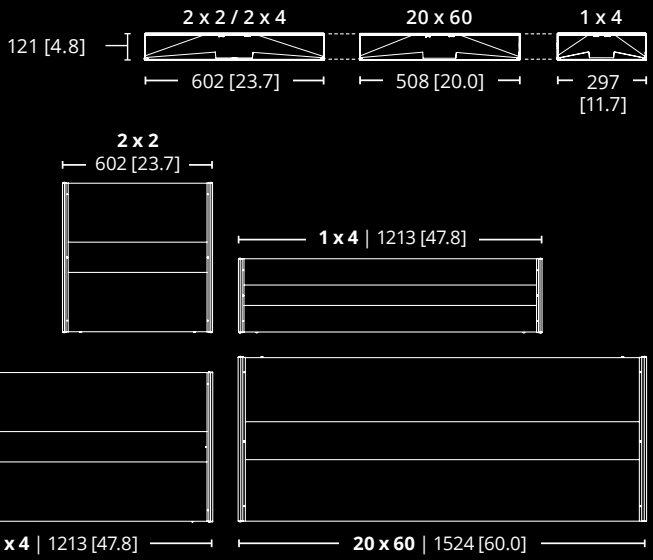

The uniform lighting of Carlisle delivers a balanced amount of light to work stations and walls making it an ideal ambient lighting specification for commercial office spaces, schools and hospitals.

ORDERING LOGIC

Sample part number: **TC5-2L35K-2060-FFE-W-L21-T-3-90**

Series/Model	TC5	
Color Temp	2L30K	3000K
	2L35K	3500K
	2L40K	4000K
	2LTUN	Tunable White (2700 - 6500K)*
90 CRI is available under OPTIONS		
Size	14	1 x 4 ft
	22	2 x 2 ft
	24	2 x 4 ft
	2060	20 x 60 in
Optics	PCB	Polycarbonate Basket Lens
	PCB70	Polycarbonate Basket Lens with decorative rails
	PCB24	Polycarbonate Basket Lens with rectangular printed overlay and decorative rails
	FF	Full Face Lens**
Finish	FFE	Full Face Lens and End Plates**
	W	White
Light Level/Driver	AM	Antimicrobial White Paint
	C	Custom Finish*
	L1 L2 L3 L4 L5	See Performance Summary at 3500K (right)
Circuitry	1	1 Circuit
	EM	Emergency/Night Light (Consult factory)
	B	Battery Pack
Mounting	T	Recessed T-bar
		Recessed Drywall Mounting Kit is available under OPTIONS
Voltage	3	347V
	4	UNV (120 - 277V)
Controls*	CLM	Connected Lighting Module
Options	90	90 CRI, High R9
	DK14	Recessed Drywall Kit 1x4
	DK22	Recessed Drywall Kit 2x2
	DK24	Recessed Drywall Kit 2x4
	DK2060	Recessed Drywall Kit 20x60
	AIR	Air In / Air Return*
	(empty)	None (Leave space empty)

*Consult factory. | **Not available with sizes 1x4, 2x2 and 2x4

BENEFITS

- Available in 1x4 ft, 2x2 ft, 2x4 ft and 20x60in configurations
- Dimming standard – 0-10V to 1% – Universal 120-277V and 347V
- Suitable for damp locations

PERFORMANCE SUMMARY at 3500K