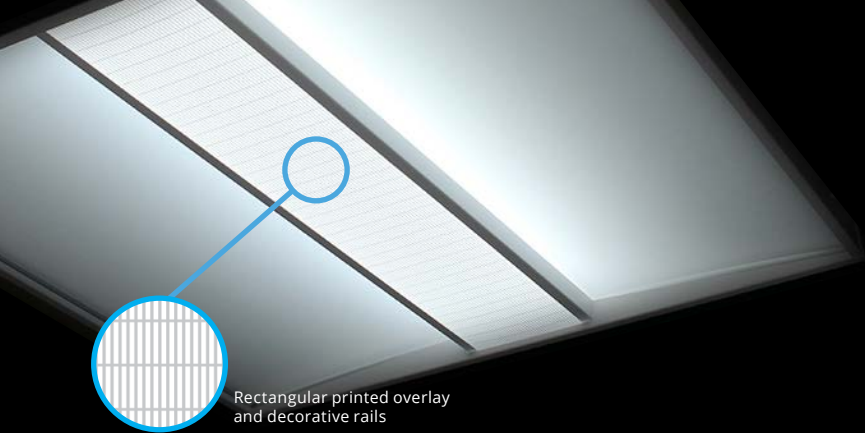

The next generation Carlisle (TC5), is a high performance, classically designed, architectural troffer

offering outstanding performance, light uniformity and efficacy. With five standard lumen packages available for each luminaire size, the Carlisle will work in any space. The new design consists of a white translucent one-piece polycarbonate basket lens, two optional one-piece basket lens configurations and was designed specifically for T-bar applications. It also provides for chain mounting to a building structure, integral earthquake clips and at 3.5" in depth, is ideal for shallow or obstructed plenum applications.

TC5 OFFERS THE FOLLOWING INDUSTRY LEADING FEATURES:

- Up to 139 LPW
- Excellent lumen packages ranging from 2600 to 8200 lumens
- One-piece, easily removable lens for quick maintenance and room side access to driver

Rectangular printed overlay and decorative rails

The uniform lighting of Carlisle delivers a balanced amount of light to work stations and walls making it an ideal ambient lighting specification for commercial office spaces, schools and hospitals.