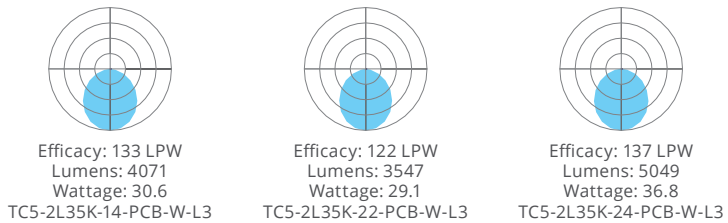

PERFORMANCE SUMMARY at 3500K

		1X4			2X2			2X4		
		L	W	E	L	W	E	L	W	E
Optics: PCB	L1	3047	23.3	131	2527	20.7	122	3045	22.1	138
	L2	3539	26.6	133	3060	25.0	122	4068	29.2	139
	L3	4071	30.6	133	3547	29.1	122	5049	36.8	137
	L4	5053	38.2	132	4052	33.7	120	6564	47.9	137
	L5	7005	54.4	129	4576	38.7	118	8074	60.6	133
Color Rendering (CRI)¹		80+								
L80 Estimate (h)		≥ 50,000 hrs								

¹ See page 2 on spec sheet for complete Light Level Performance chart and 90 CRI Lumen Adjustment Factor chart.