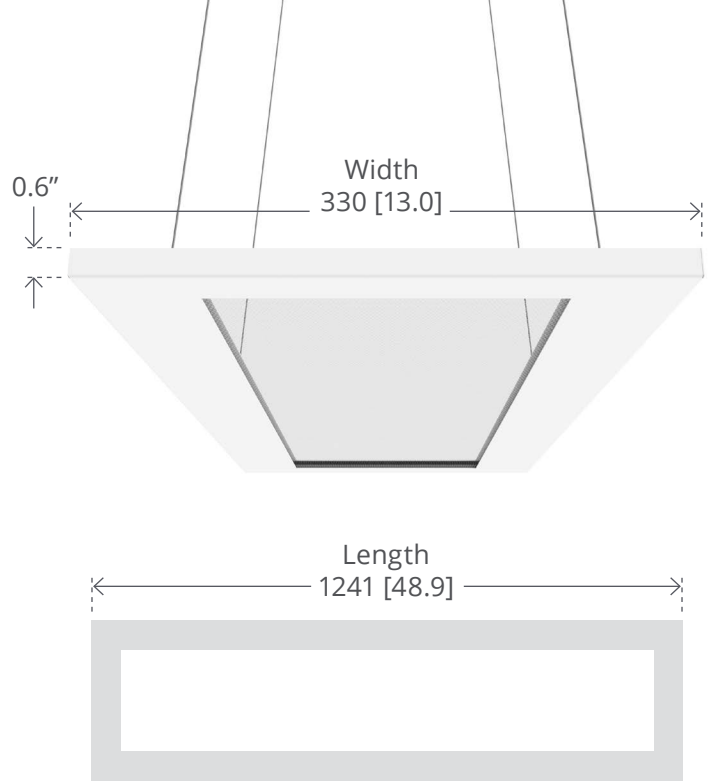

TRANSFORM

TRA14

Direct / Indirect | LED | Pendant

The slim **Transform**
TRA14 delivers effortless
lighting that appears
to be floating

while having a big impact on direct / indirect ambient illumination to all surfaces.

Transform carefully directs light up for general illumination while aiming it down perfectly for an even glow.

When not illuminated, the Transform almost appears to be transparent.

With one of the thinnest profiles in the market, the Transform delivers on today's needs for multi-functional and creates an imaginative workspace. It offers flexibility when designing today's open office and educational environments.

TRA14 OFFERS THE FOLLOWING INDUSTRY LEADING FEATURES:

- Only 0.6 inch narrow profile
- 100% concealed source for zero glare and great uniformity
- Modern and solid design

ORDERING LOGIC

Sample part number: **TRA14-2L40K-4-AR-W-L51-P1-1-NR-90**

Series/Model	TRA14	
Color Temp	2L30K	3000K
	2L35K	3500K
	2L40K	4000K
	90 CRI is available under OPTIONS	
Length	4	4 ft
	R	Continuous Rows
Optics	AR	AccuRay
Finish	W	White
	C	Custom Finish
Light Level/ Driver	L3	See Performance at 3500K (right)
	L4	
	L5	
	L6	
Circuitry	1	1 Circuit
Mounting	P1	Power Over Aircraft Cable 18"
	P2	Power Over Aircraft Cable 48"
	P3	Power Over Aircraft Cable 60"
Voltage	1	120 V
	2	277 V
	3	347 V
	4	UNV (120 - 277V)
Controls	N	None
Driver Location	R	Remote
Options	90	90 CRI, High R9
	N	None